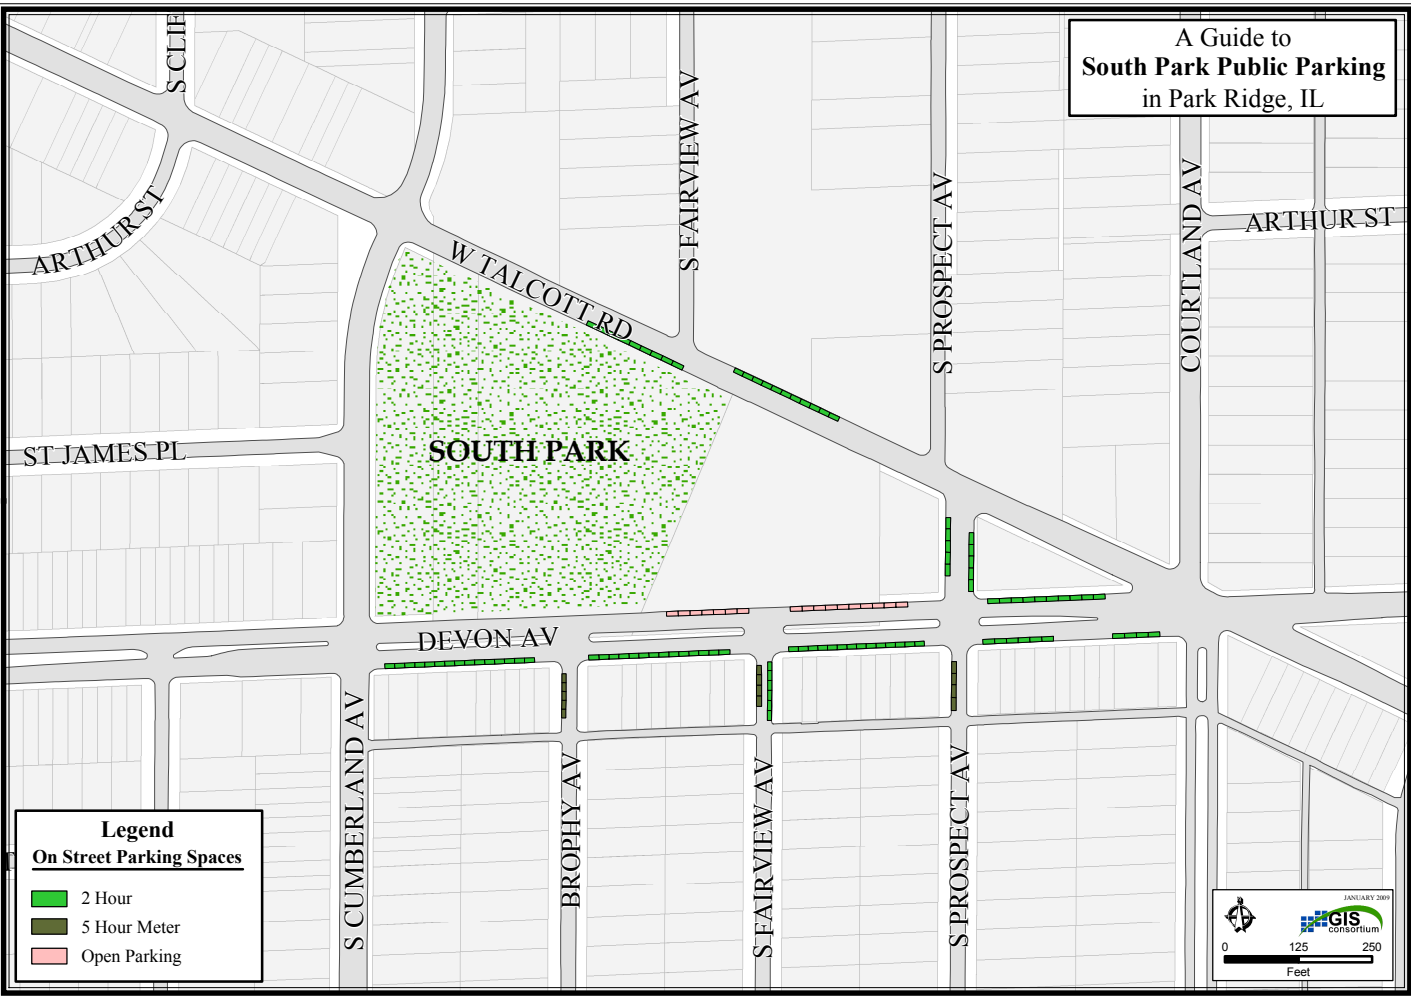

A Guide to
South Park Public Parking
 in Park Ridge, IL

Legend
On Street Parking Spaces

- 2 Hour
- 5 Hour Meter
- Open Parking

JANUARY 2009

0 125 250
 Feet

GIS Consortium