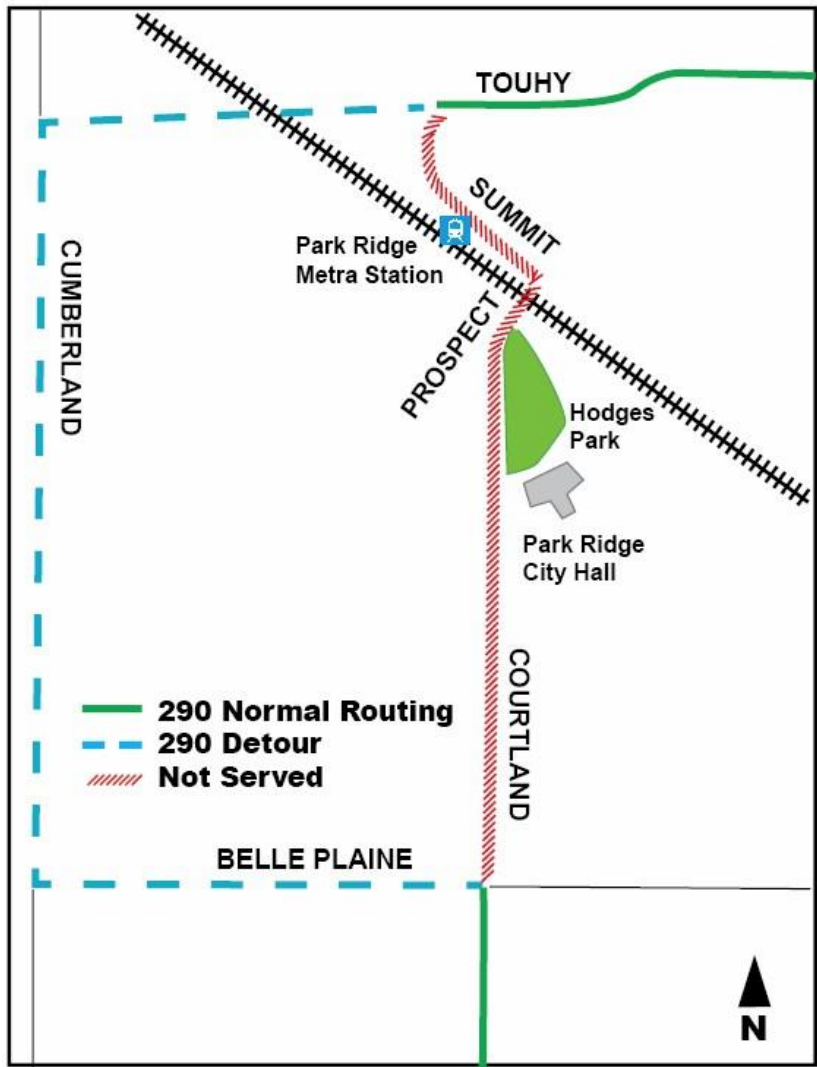

**PASSENGERS**

# ROUTE 290 **DETOUR**

**EFFECTIVE TUESDAY AUGUST 6, 2019  
FROM 3:00PM TO 10:30PM  
ONE DAY ONLY**

Due to the closure of Courtland For National Night Out Route 290 will operate on a detour along Courtland and Belle Plaine in Park Ridge. 290 eastbound trips will operate via Belle Plaine, Cumberland and Touhy before resuming normal routing. Westbound 290 trips will operate via Touhy east of Summit, Courtland and Belle Plaine. For more information, see map at right.