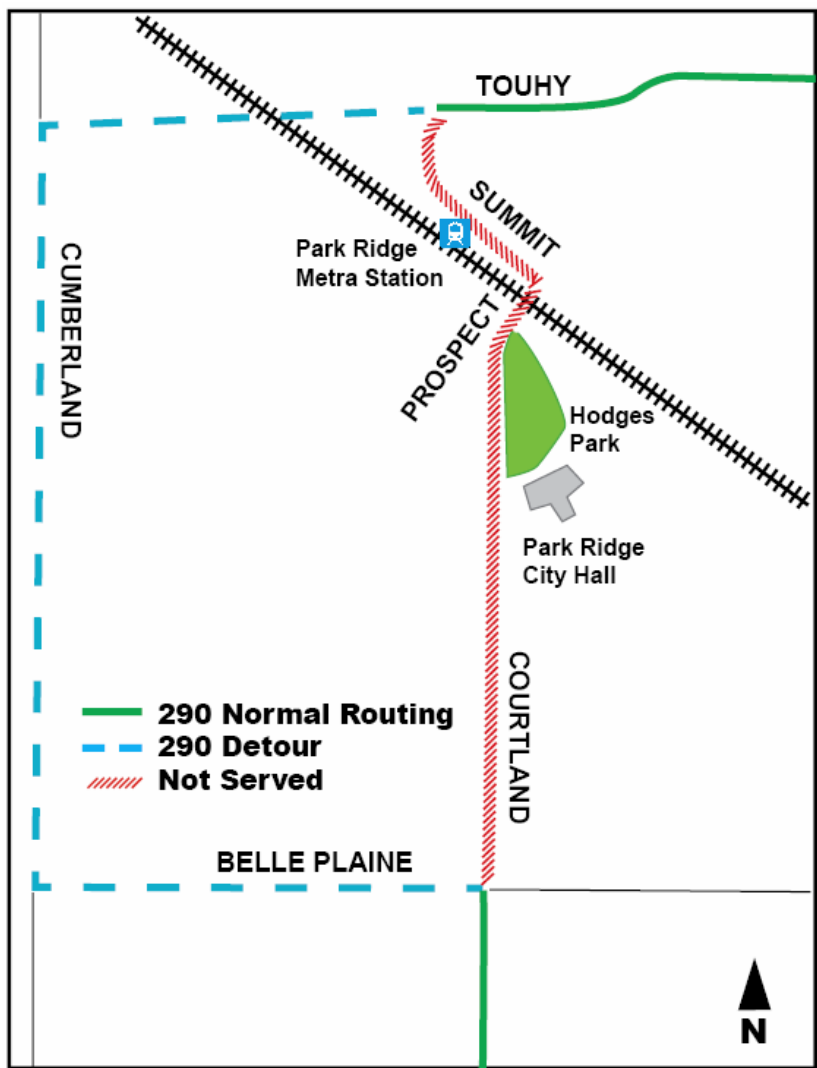

PASSENGERS

**ROUTE 290
DETOUR**

**EFFECTIVE SATURDAY SEPTEMBER 29,
2018 ONLY**

Due to the closure of Courtland for the Hodges Park Oktoberfest, Route 290 will operate on a detour along Courtland and Belle Plaine in Park Ridge. 290 eastbound trips will operate via Belle Plaine, Cumberland and Touhy before resuming normal routing. Westbound 290 trips will operate via Touhy east of Summit, Courtland and Belle Plaine. For more information, see map at right.

*Thank you for choosing
Pace!*

CT 9/13/18

Remove 9/31/18

For More Information

Call the RTA Travel Information Center at (312) 836-7000
www.pacebus.com

TTY (847) 364-5093